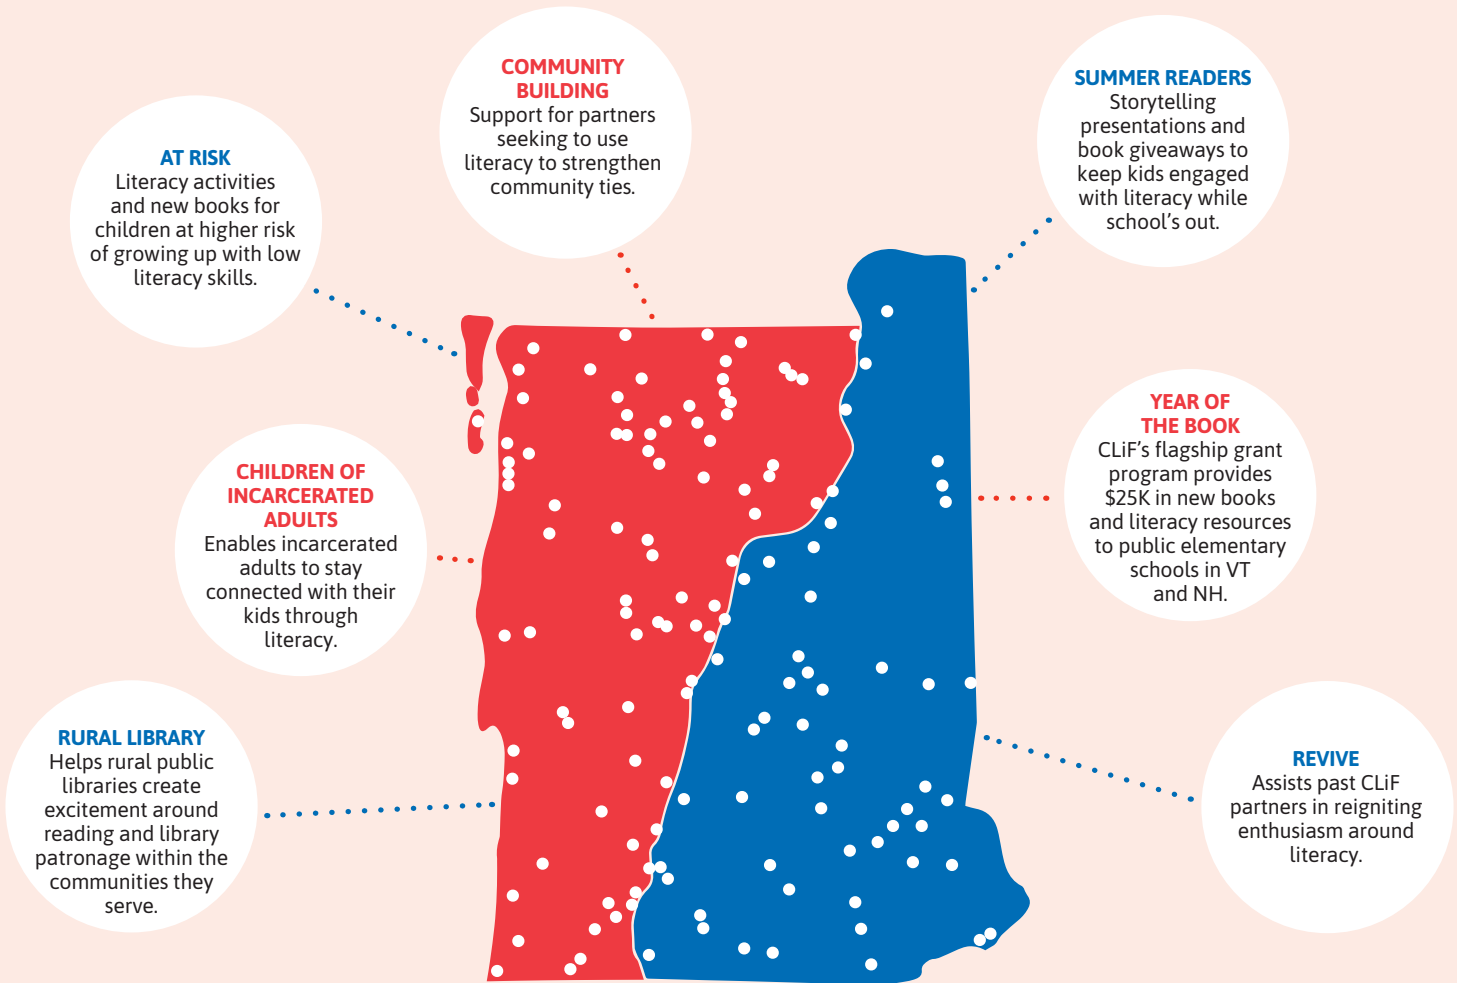

# Programs across VT and NH

Each year, CLiF partners with sites throughout the Twin States on the goal of inspiring under-resourced children to find joy in literacy. This map illustrates the locations our free grant programs reached in 2023. (See page 6 for some changes to our grants in 2024.)

## VERMONT

Albany	Dummerston	Lyndonville	Springfield
Arlington	East Charleston	Manchester Center	Springfield
Bakersfield	East Corinth	Marlboro	St. Albans
Barre	Eden	Montgomery	St. Johnsbury
Barton	Enosburg Falls	Morrisville	Swanton
Bellows Falls	Essex Junction	Newfane	Thetford
Bennington	Fair Haven	Newport	Tunbridge
Bethel	Glover	North Troy	Washington
Bradford	Grand Isle	Pittsford	Waterbury
Braintree	Greensboro	Plymouth	Waterville
Brownsville	Hardwick	Poultney	Wells River
Burlington	Highgate	Pownal	West Charleston
Cambridge	Hinesburg	Putney	West Fairlee
Canaan	Hyde Park	Randolph	West Windsor
Chelsea	Irasburg	Readsboro	White River Junction
Chester	Island Pond	Richford	Whitingham
Colchester	Jeffersonville	Richmond	Wilder
Coventry	Jeffersonville	Rutland	Williamstown
Craftsbury	Johnson	Saint Johnsbury	Wilmington
Craftsbury Common	Ludlow	Salisbury	Winooski
Danville	Lunenburg	Shoreham	
Derby	Lyndon	South Burlington	

## NEW HAMPSHIRE

Alstead	Gorham	South Tamworth
Antrim	Hampton Falls	Strafford
Ashland	Hillsboro	Swansey
Belmont	Hinsdale	Thornton
Berlin	Jaffrey	Troy
Bethlehem	Laconia	Walpole
Boscawen	Lancaster	Whitefield
Bristol	Lincoln	Woodsville
Campton	Lisbon	Whitefield
Canaan	Manchester	
Center Barnstead	Marlborough	
Center Ossipee	Merrimack	
Chichester	Milan	
Claremont	Nashua	
Colebrook	New Durham	
Concord	Newport	
Deerfield	North Stratford	
Dover	Orford	
Effingham	Pittsburg	
Enfield	Pittsfield	
Farmington	Rumney	
Franklin	Seabrook	